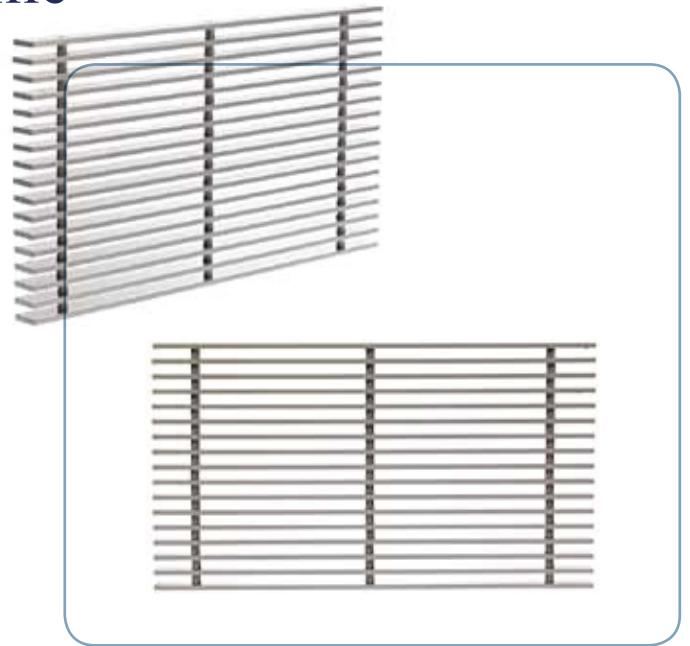

S W Hart & Co ®

MAKE HART MODEL CFG

Computer Room Floor Grille

Features :

- ⊙ Aluminium flat bar grille for recessed floor mount
- ⊙ Heavy load bearing capacity
- ⊙ Produced in standard floor tile width or can be supplied in linear sections
- ⊙ Standard finish - clear anodised, powder coat finish also available

Accessories :

- ⊙ Opposed Blade Damper
- ⊙ Flanged Frame

Installation :

- ⊙ Floor

Dimension :

CFG – Standard Sizes :

O/all Face mm
595 x 145
595 x 295
595 x 595