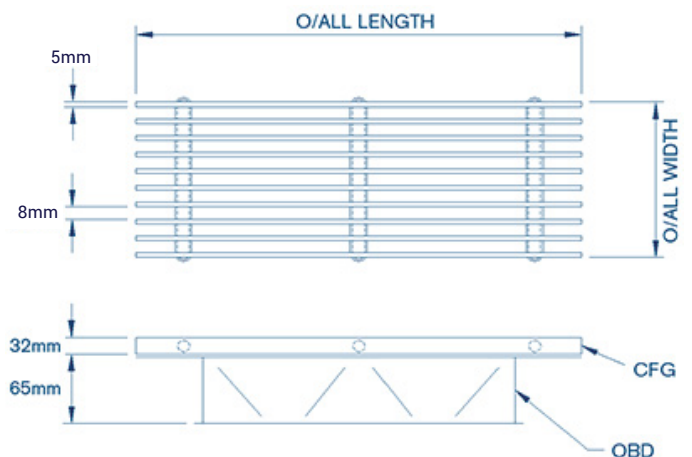

S W Hart & Co ®

MAKE HART MODEL CFG

Computer Room Floor Grille

Features :

- ⊙ Aluminium flat bar grille for recessed floor mount
- ⊙ Heavy load bearing capacity
- ⊙ Produced in standard floor tile width or can be supplied in linear sections
- ⊙ Standard finish - clear anodised, powder coat finish also available

Accessories :

- ⊙ Opposed Blade Damper
- ⊙ Flanged Frame

Installation :

- ⊙ Floor

Dimension :

CFG – Standard Sizes :

O/all Face mm
595 x 145
595 x 295
595 x 595